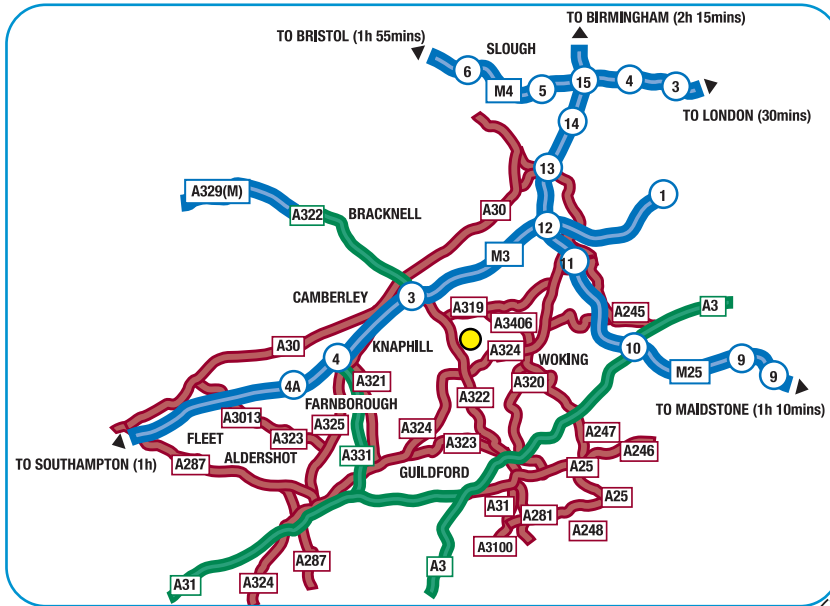

Alpha Hospital Woking

A STATE OF MIND

Alpha Hospital Woking

Alpha Hospital Woking is located within easy reach for family, friends and carers to visit either by public transport or by car. Woking is located just half an hour from London, is close to the M3 and motorway networks and is supported by a vast public transport network.

please see next page for travel directions ▶▶

Directions

Travelling by Public Transport

Alpha Hospital Woking from London

- From London Euston to London Waterloo
- From London Waterloo to Woking Station
- From Woking Station get the No 91 Bus to the Vine.
- The Vine is situated on Redding Way, if you follow the road with the park on your left, you will see after just a couple of minutes Alpha Hospital Woking

Travelling by Car

Directions from the M3

- Leave the M3 at Junction 3
- Take the A322 towards Guildford and Woking
- Continue on the A322 for approximately 5 miles
- You will pass a Sainsbury's supermarket on your left
- At the next set of Traffic lights at a crossroads, turn left onto Brookwood Lye Road
- Follow this road, over a canal, to a roundabout
- Take the first exit on Redding Way
- Alpha Hospital Woking is approx. 500m on the left