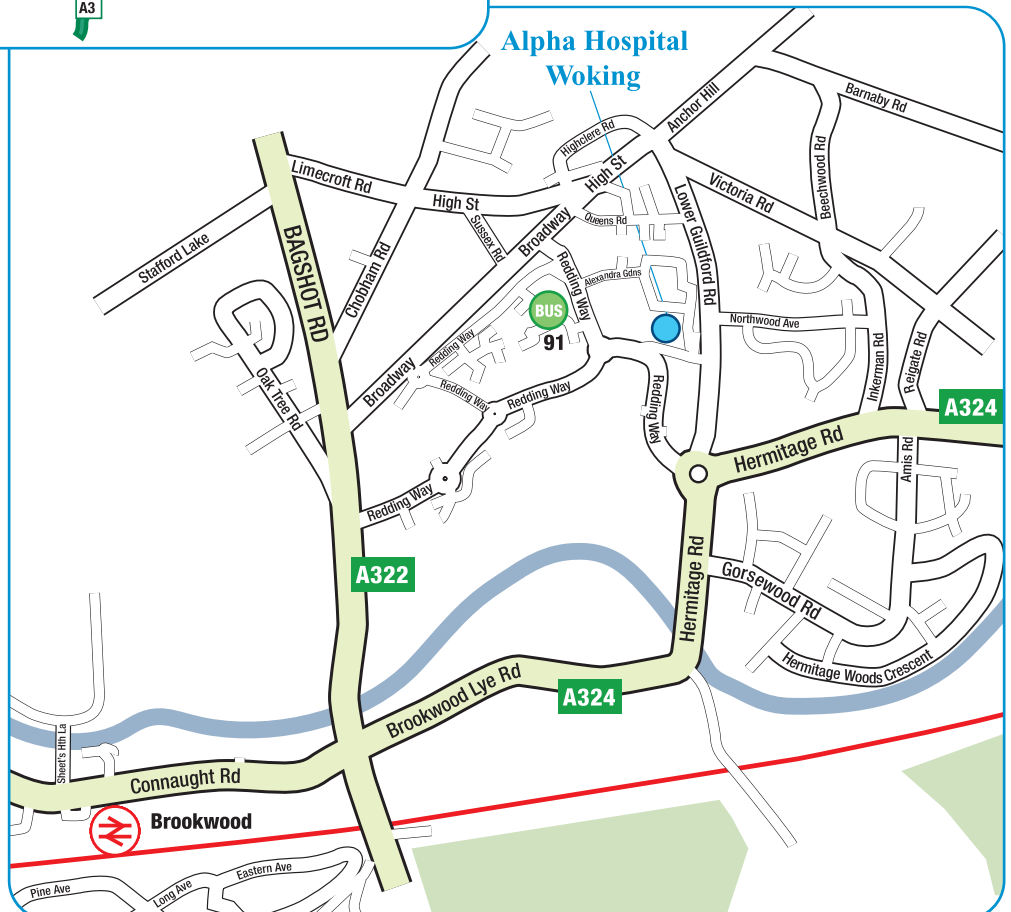

Alpha Hospital Woking

A STATE OF MIND

Alpha Hospital Woking

Alpha Hospital Woking is located within easy reach for family, friends and carers to visit either by public transport or by car. Woking is located just half an hour from London, is close to the M3 and motorway networks and is supported by a vast public transport network.

please see next page for travel directions ▶▶

Directions

Travelling by Public Transport

Alpha Hospital Woking from London

- From London Euston to London Waterloo
- From London Waterloo to Woking Station
- From Woking Station get the No 91 Bus to the Vine.
- The Vine is situated on Redding Way, if you follow the road with the park on your left, you will see after just a couple of minutes Alpha Hospital Woking

Travelling by Car

Directions from the M3

- Leave the M3 at Junction 3
- Take the A322 towards Guildford and Woking
- Continue on the A322 for approximately 5 miles
- You will pass a Sainsbury's supermarket on your left
- At the next set of Traffic lights at a crossroads, turn left onto Brookwood Lye Road
- Follow this road, over a canal, to a roundabout
- Take the first exit on Redding Way
- Alpha Hospital Woking is approx. 500m on the left