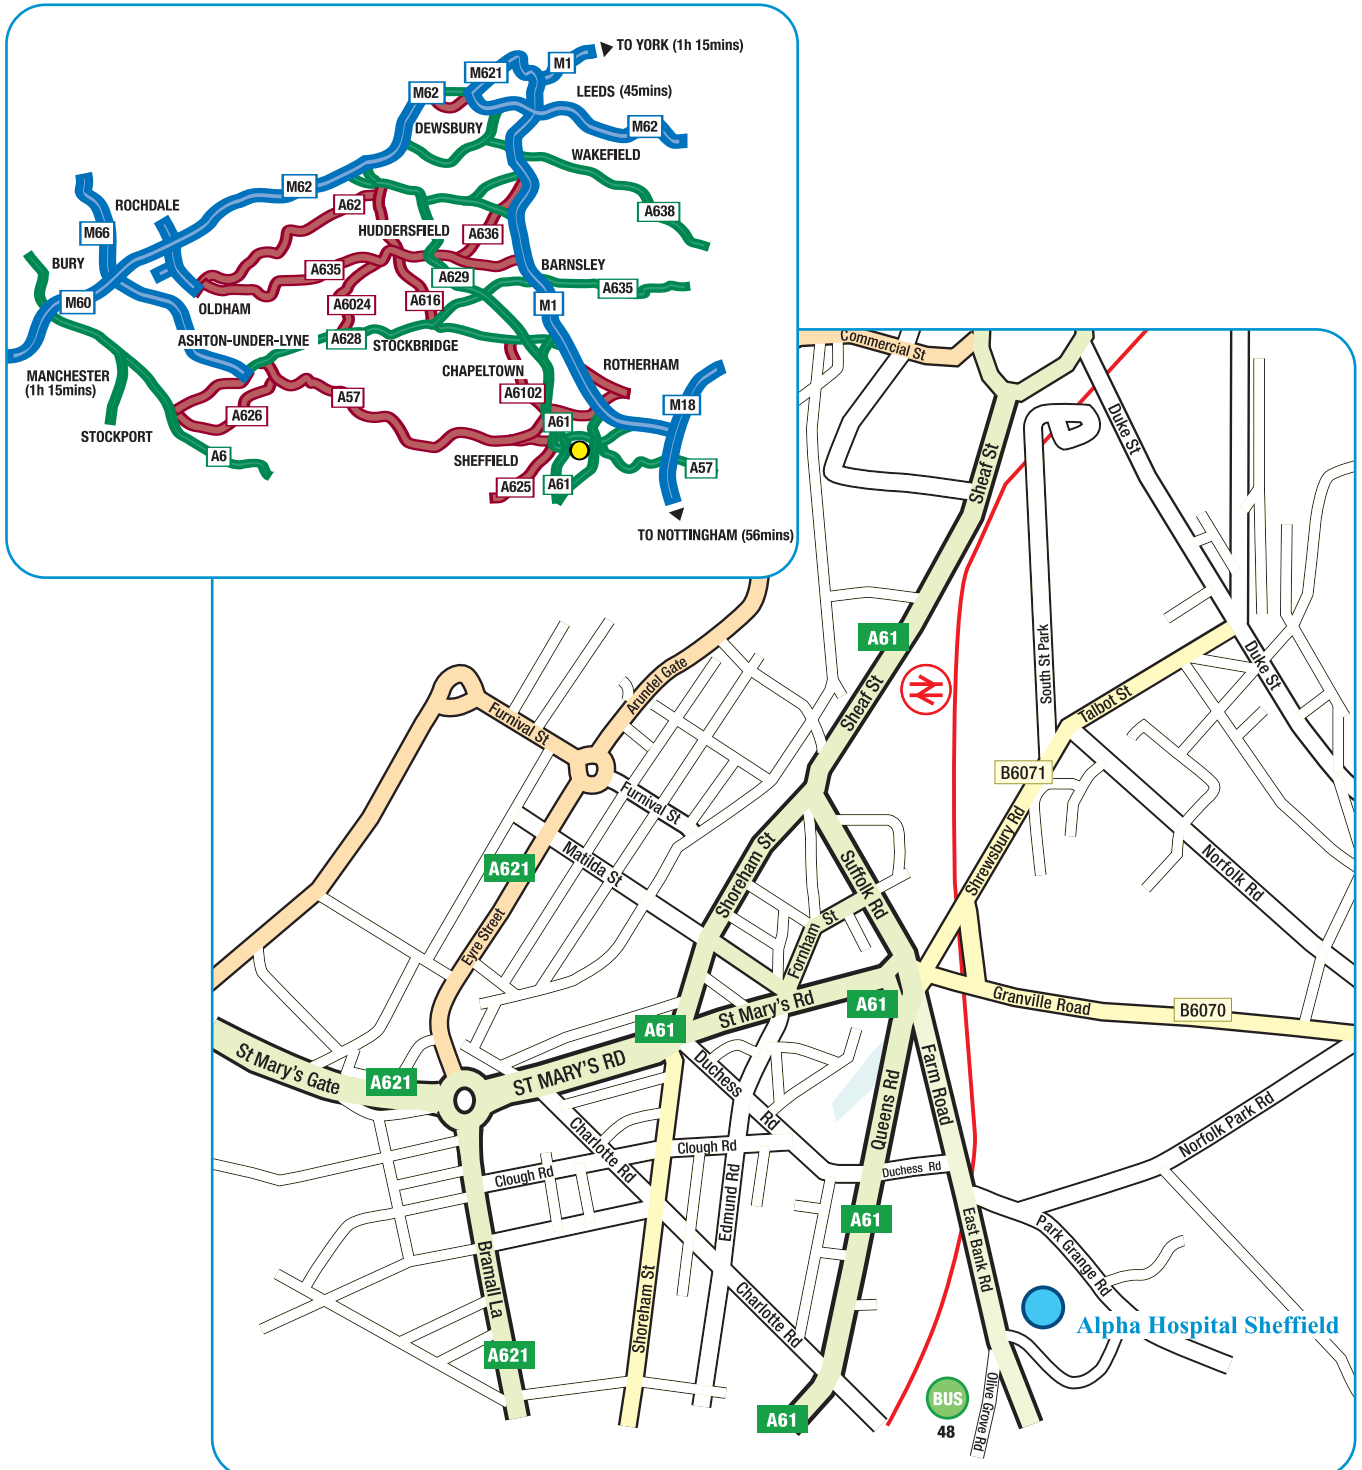

Alpha Hospital Sheffield

A STATE OF MIND

Alpha Hospital Sheffield

Alpha Hospital Sheffield is located just one mile from Sheffield city centre and close to a wealth of community facilities. The hospital environment is safe, secure and spacious, providing easy access for families and carers via private or public transport.

please see next page for travel directions ▶▶

Directions

Travelling by Public Transport

The Sheffield site is situated close to Sheffield Train Station

- 3 minutes walk to Sheffield Transport Interchange, located opposite the train station
- Number 48 bus to Heeley Bank Road/Olive Grove Road (12 minute journey)
- Approx 7 minute walk to hospital – From bus stop bear left at fork in road and at end of road turn left onto Olive Grove Road. Continue to end of road and turn right onto East Bank Road. Hospital is on left after Seven Hills School.

Travelling by Car

Directions from the M1

- From the M1, exit at Junction 33 sign posted 'Sheffield City Centre'
- Take the third exit off the roundabout sign posted Sheffield
- Go straight ahead onto the Sheffield Parkway
- Continue on the Parkway, passing Asda on your left
- Just before the Park Square roundabout, you will see the Central Retail Park on your left
- At the roundabout take the third exit onto Sheaf Street, passing Ponds Forge leisure centre on your right
- Continue straight on passing Sheffield Hallam University on your right and the train station on your left.
- Carry on straight ahead at the traffic lights onto Suffolk Road
- You will see a McDonalds straight ahead, carry straight on to Farm Road, passing the McDonalds on your left
- At the junction carry continue straight ahead onto East Bank Road, passing a petrol station on your right
- Continue and you will see Alpha Hospital Sheffield on your left, just after Seven Hills School.