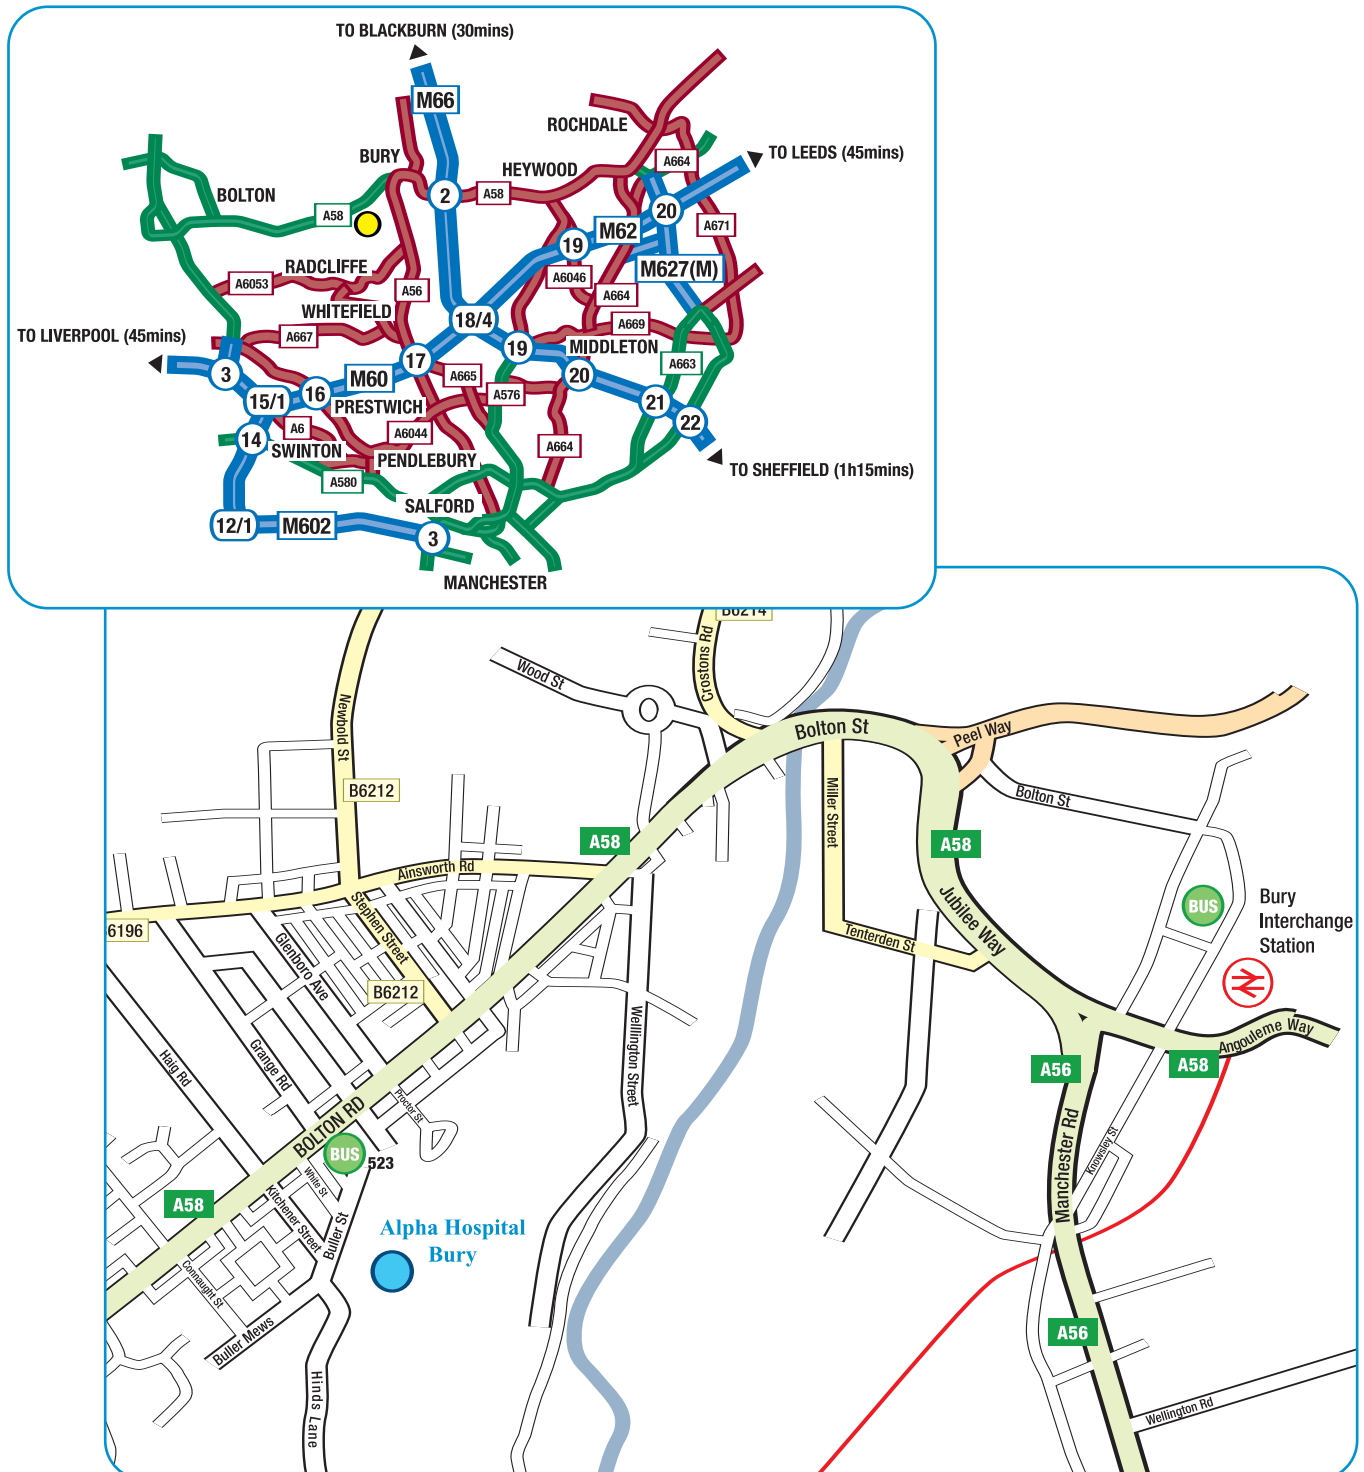

## Alpha Hospital Bury

Alpha Hospital Bury is located within easy reach for family, friends and carers to visit either by public transport or by car. Bury is located just 10 miles from Manchester City Centre, is close to the M66, M62 and M60 motorway networks and is supported by a vast public transport network

*please see next page for travel directions* ▶▶

# Directions

### Directions from the M66

- Exit M66, Junction 2
- At the roundabout, take the 1st exit onto the A58 (Rochdale Road)
- Continue on the A58 for approximately 2.5 miles
- Turn left onto Kitchener Street
- Turn right onto Buller Street
- Turn left at Hinds Lane (small bridge)
- Arrive at Alpha Hospital Bury